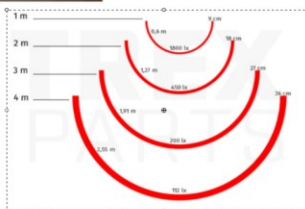

TRUKIN TURVAVALOT

Part no.: 12254450

Part no.: 4840052696

10-110v sininen Part no.: 4840054430

Part no.: 7070010365

Part no.: 4840054693

Part no.: 5070011166

Jari Saviluoto